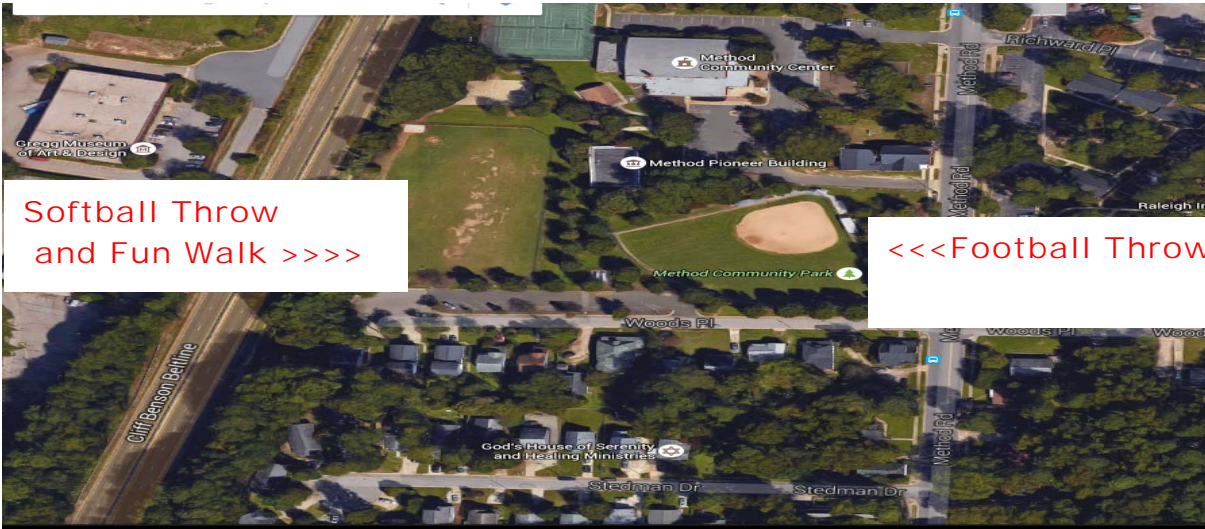

### For Shot put and Discus

Drive past Stadium Drive and Turn Right on Wisteria Ave. Take the first right, it is a Stadium entrance. Events will be on the right, park in the parking lot to the left.

### For Track Running Events, Race Walks & Long Jumps:

- Turn right on Stadium Dr., Durham County Memorial Stadium will be on your left. Parking for Track Running Events, Long Jumps and Long Jumps is immediately on the left.

# NC Senior Games State Finals 2017 Driving Directions

, Softball Throw, Football Throw and Fun Walk  
**Method Community Center**  
514 Method Rd, Raleigh, NC

Softball Throw  
and Fun Walk >>>>

<<<Football Throw