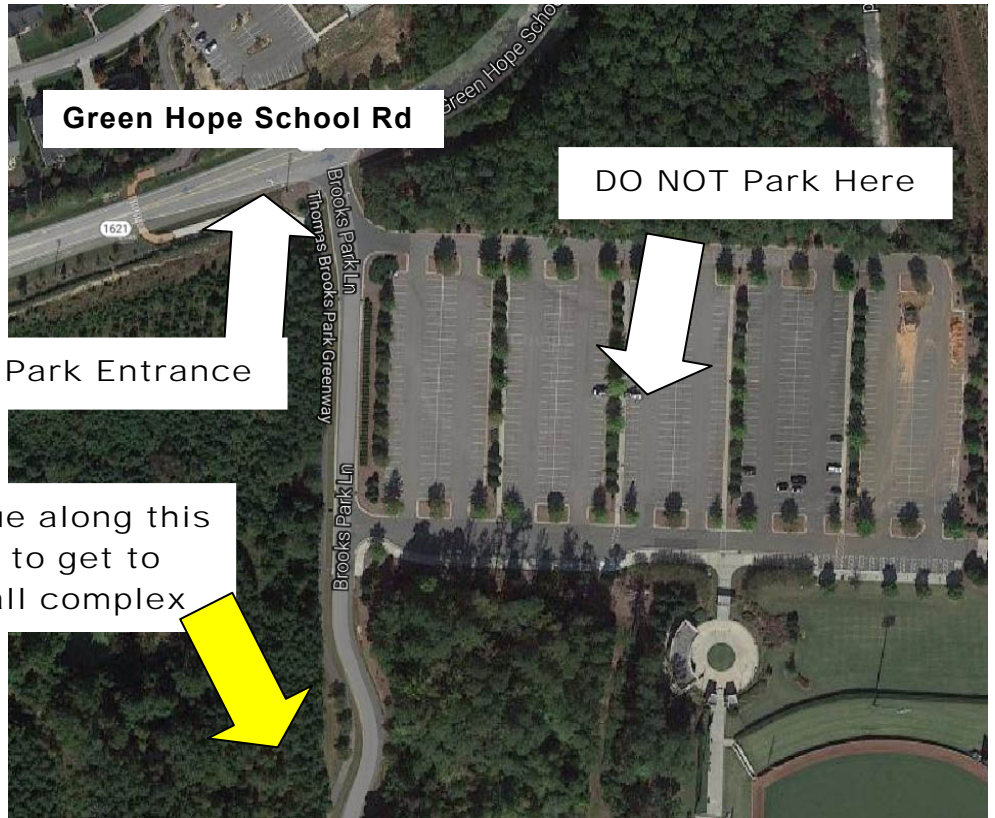

NC Senior Games State Finals 2017 Driving Directions

USA Baseball Entrance:

Green Hope School Rd

DO NOT Park Here

Park Entrance

Continue along this road to get to softball complex

Thomas Brooks Park Entrance: