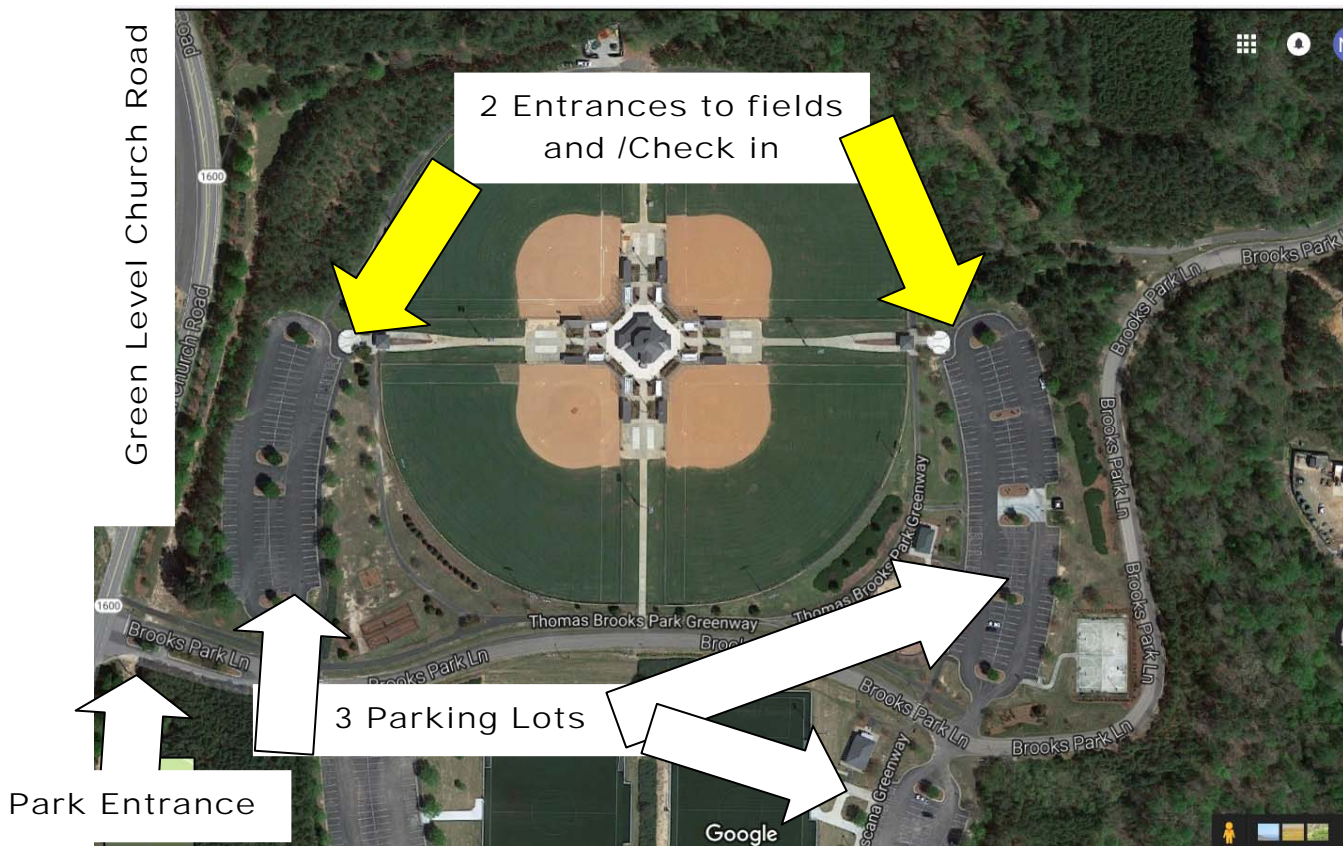

Thomas Brooks Park Entrance:

Green Level Church Road

2 Entrances to fields and /Check in

3 Parking Lots

Park Entrance

NC Senior Games State Finals 2017 Driving Directions

GOLF TOURNAMENT

Tanglewood Golf Course
4061 Clemmons Rd, Clemmons, NC