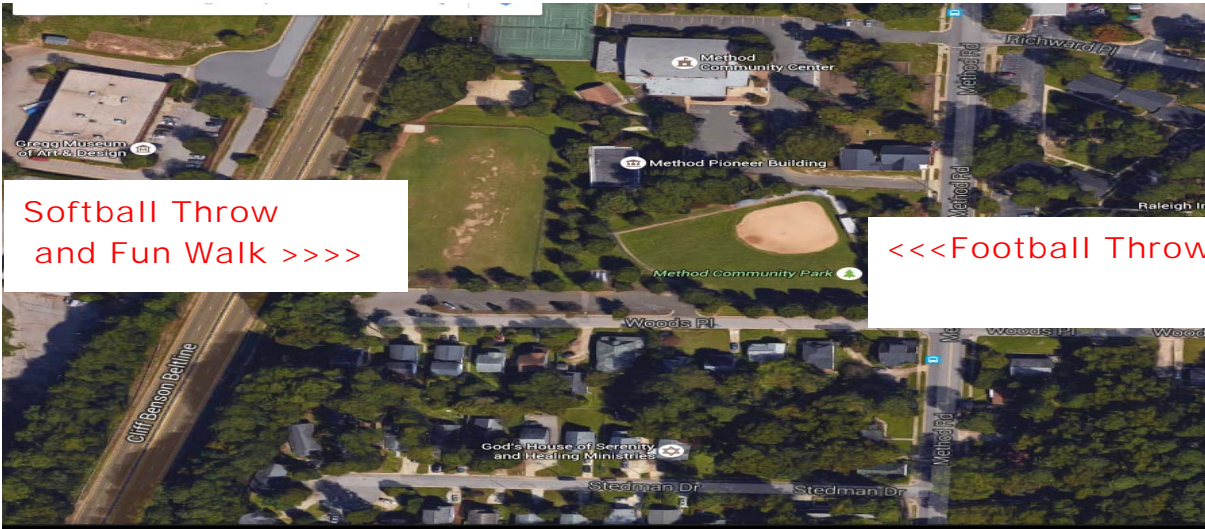

NC Senior Games State Finals 2017 Driving Directions

, Softball Throw, Football Throw and Fun Walk
Method Community Center
514 Method Rd, Raleigh, NC

Softball Throw
and Fun Walk >>>>

<<<Football Throw